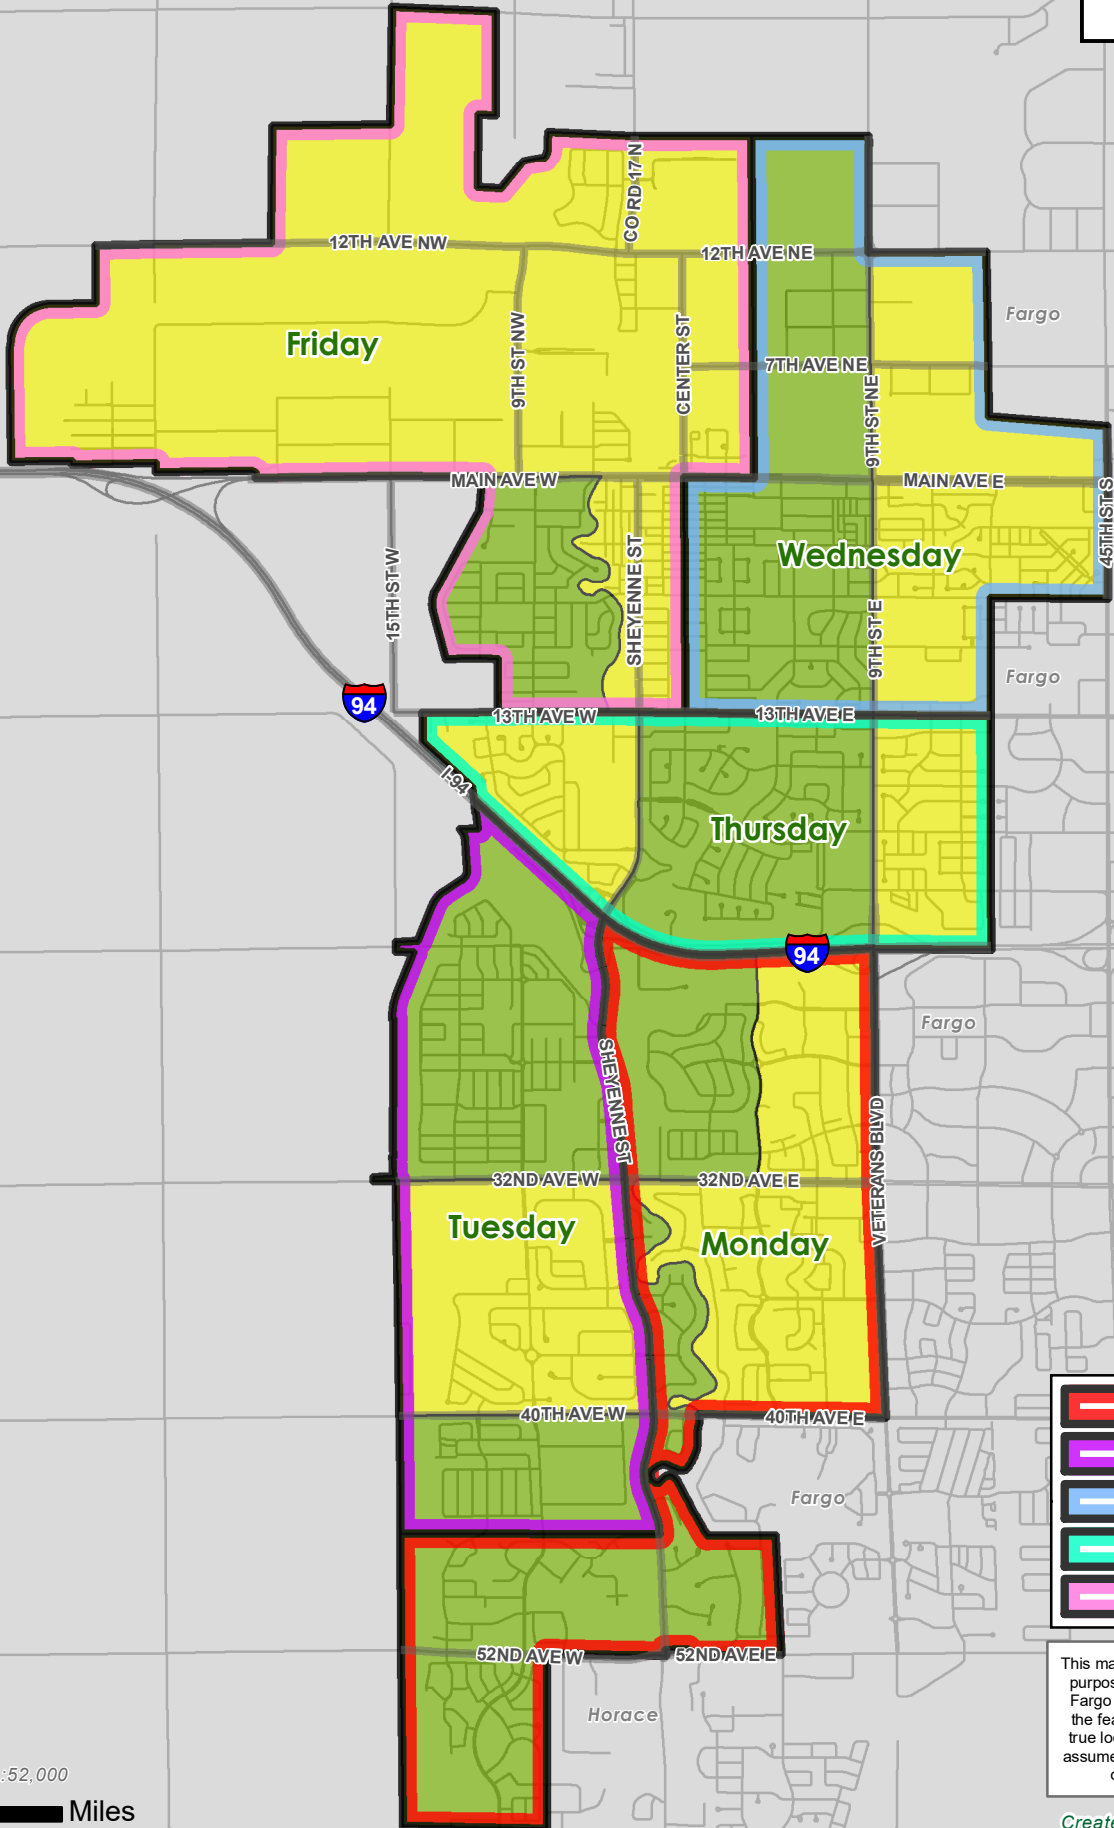

2023 SANITATION & RECYCLING
DAILY COLLECTION ZONES

-  Monday
-  Tuesday
-  Wednesday
-  Thursday
-  Friday

This map is intended for reference purposes only. The City of West Fargo does not make claim that the features depicted represent true locations; therefore the City assumes no liability for any errors or omissions herein.

2023 Garbage and Recycling Holiday Schedule Changes

New Year's Day 2023 (Sunday, Jan. 1 - Observed Monday, Jan. 2)

- Monday and Tuesday garbage collected on Tuesday, Jan. 3.
- No changes to recycling service.

President's Day 2023 (Monday, Feb. 20)

- Monday and Tuesday garbage collected on Tuesday, Feb. 21.
- No changes to recycling service.

Memorial Day 2023 (Monday, May 29)

- Monday and Tuesday garbage collected on Tuesday, May 30.
- Recycling service will be delayed by one day all week.

Independence Day 2023 (Tuesday, July 4)

- Tuesday and Wednesday garbage collected on Wednesday, July 6.
- Recycling service will be delayed by one day all week.

Labor Day 2023 (Monday, Sept. 4)

- Monday and Tuesday garbage collected on Tuesday, Sept. 5.
- Recycling service will be delayed by one day all week.