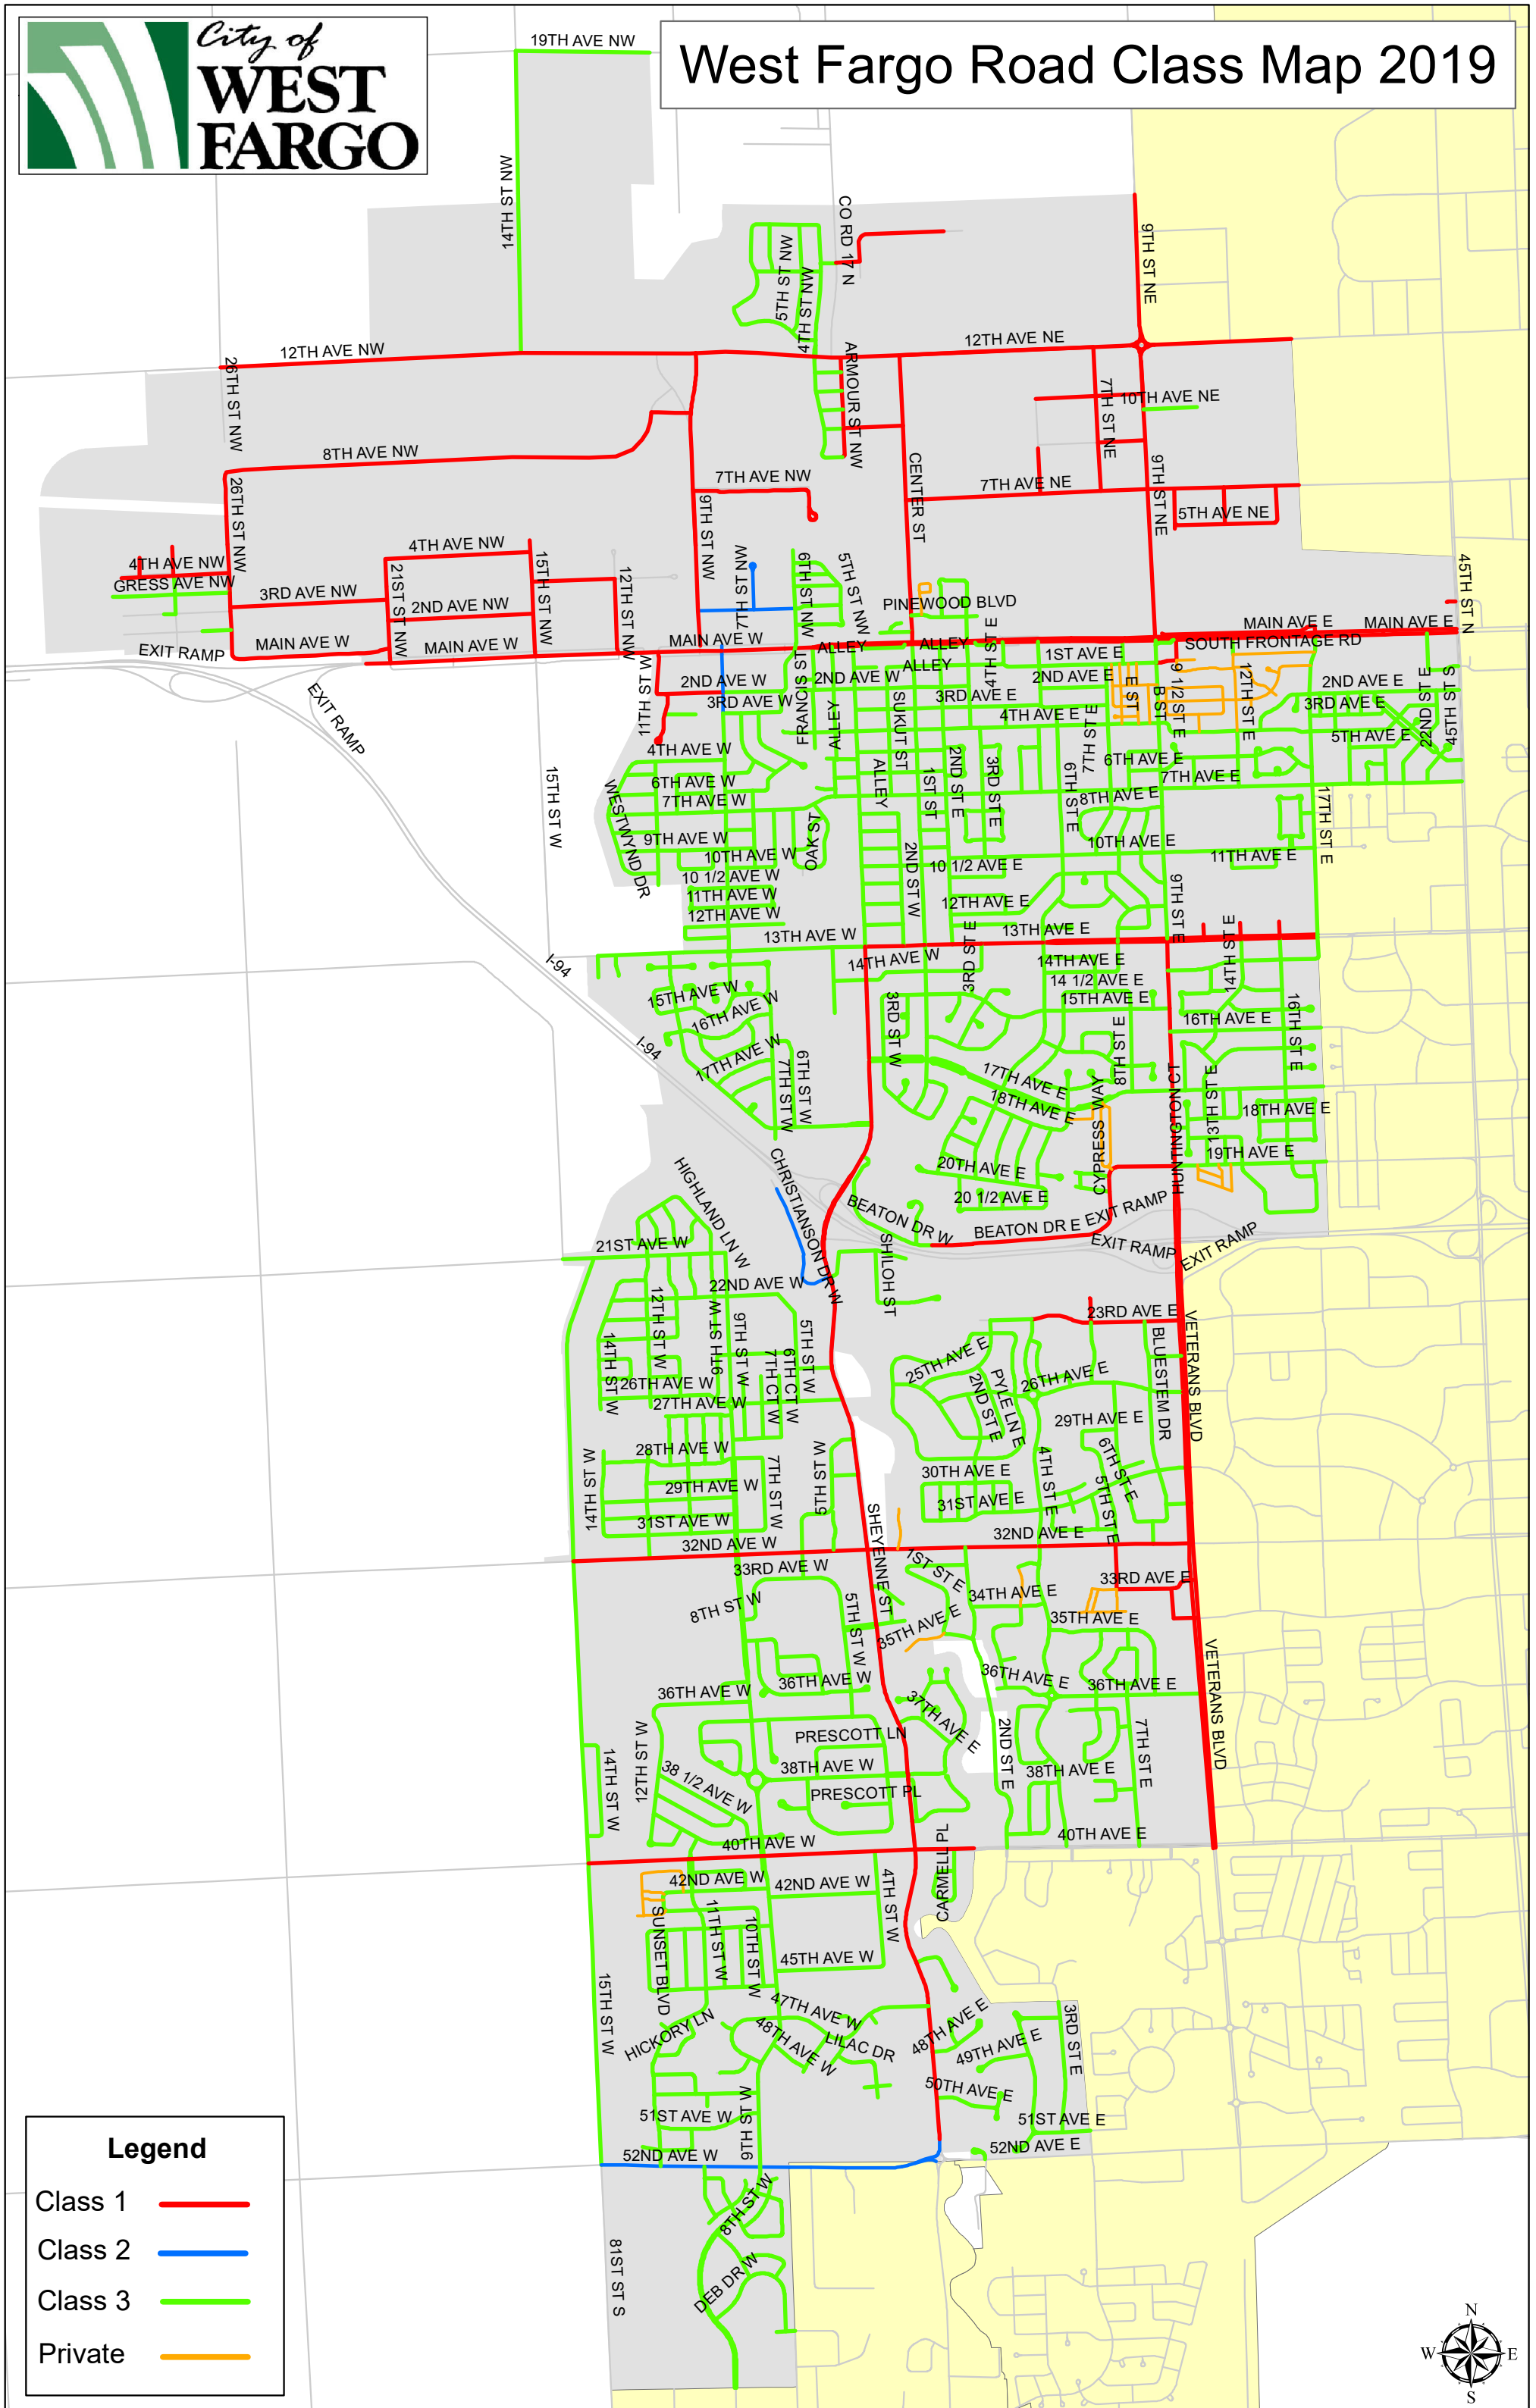

West Fargo Road Class Map 2019

Legend	
Class 1	
Class 2	
Class 3	
Private	